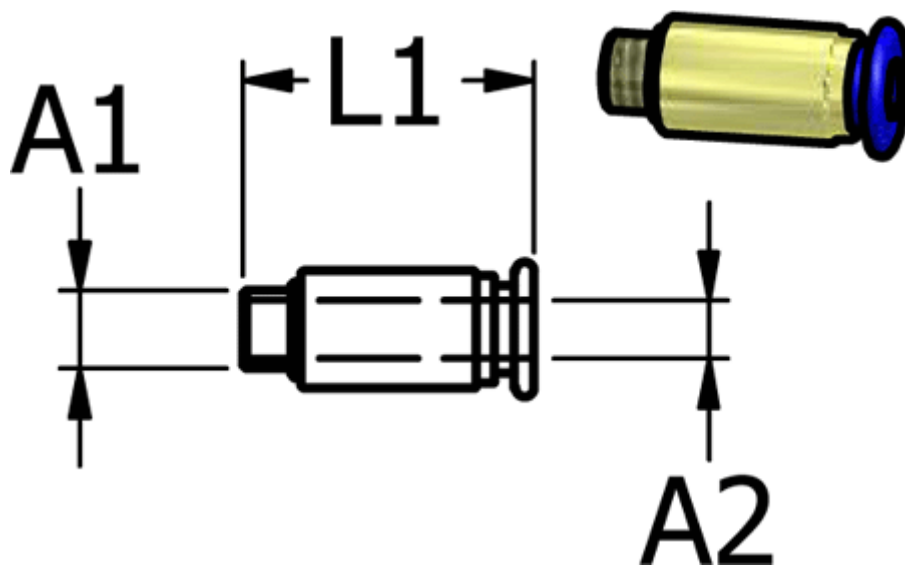

Article number: 586POCG186

Description: Mini Push-in POCG186, straight w/circular housing, G 1/8" hose Ø6

## Measures

Ext. hose diameter A2	= 6 mm
L1	= 17.6
Thread A1	= G 1/8"